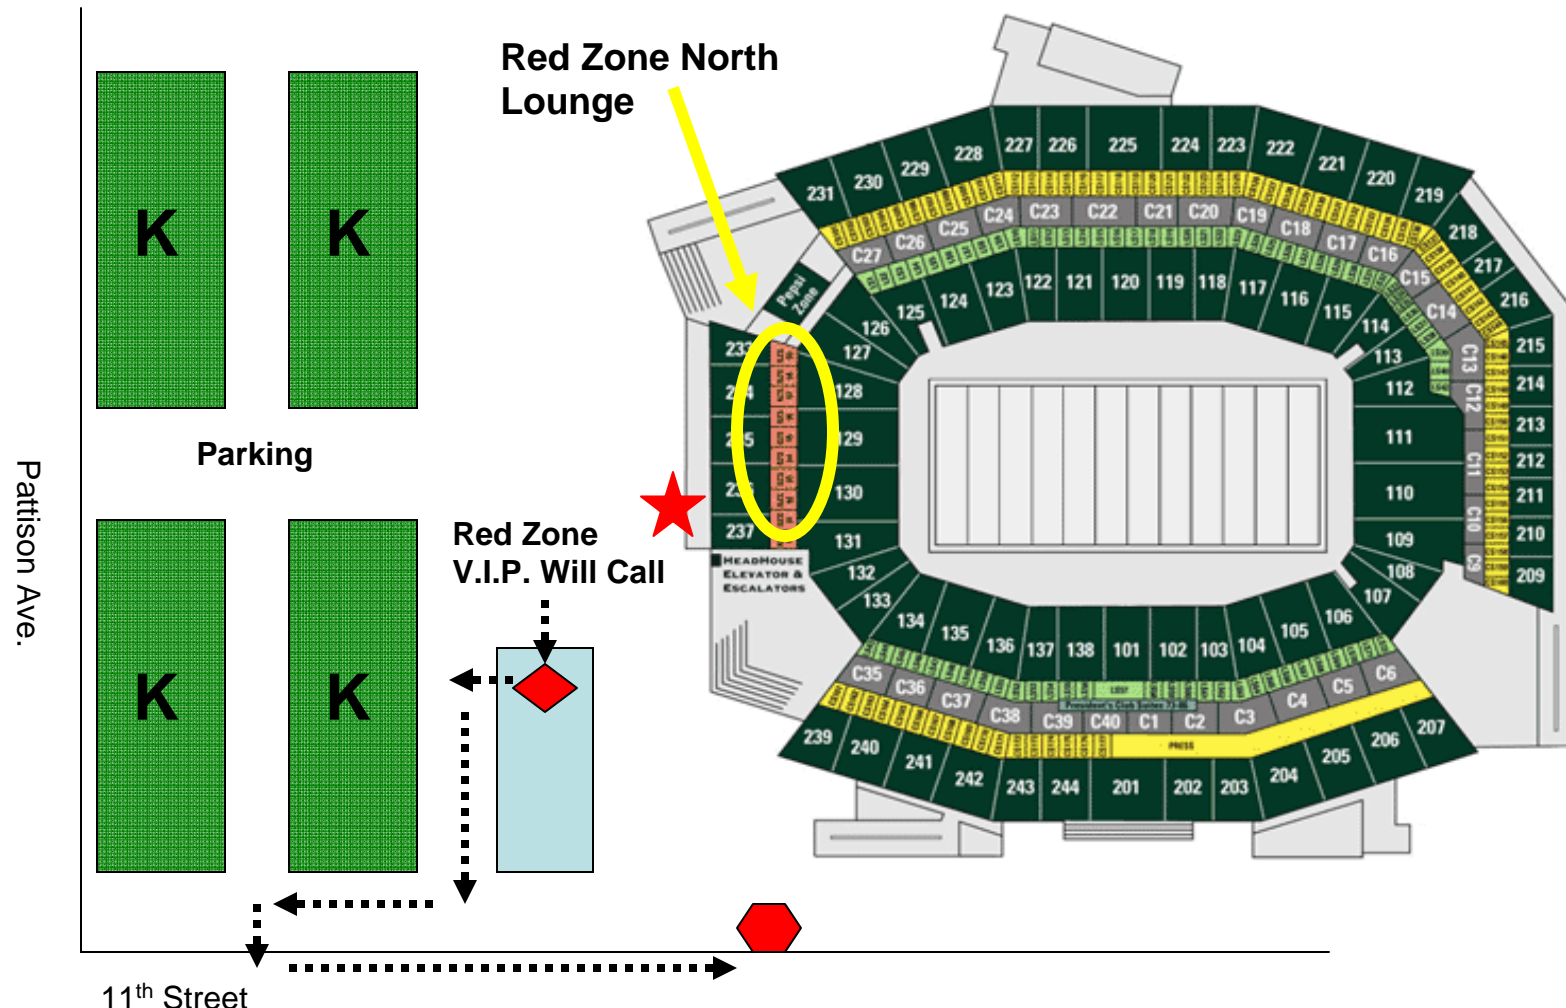

THE RED ZONE V.I.P. ENTRANCE AND HEADHOUSE PLAZA LOCATION FOR ACCESS TO THE RED ZONE NORTH LOUNGE

- ◆ Red Zone V.I.P. Will Call (Adjacent to General Will Call)
- ⬡ HeadHouse V.I.P. Gate (Red Zone North V.I.P. Entrance)
- ★ HeadHouse Entrance (Access to Red Zone North Lounge)