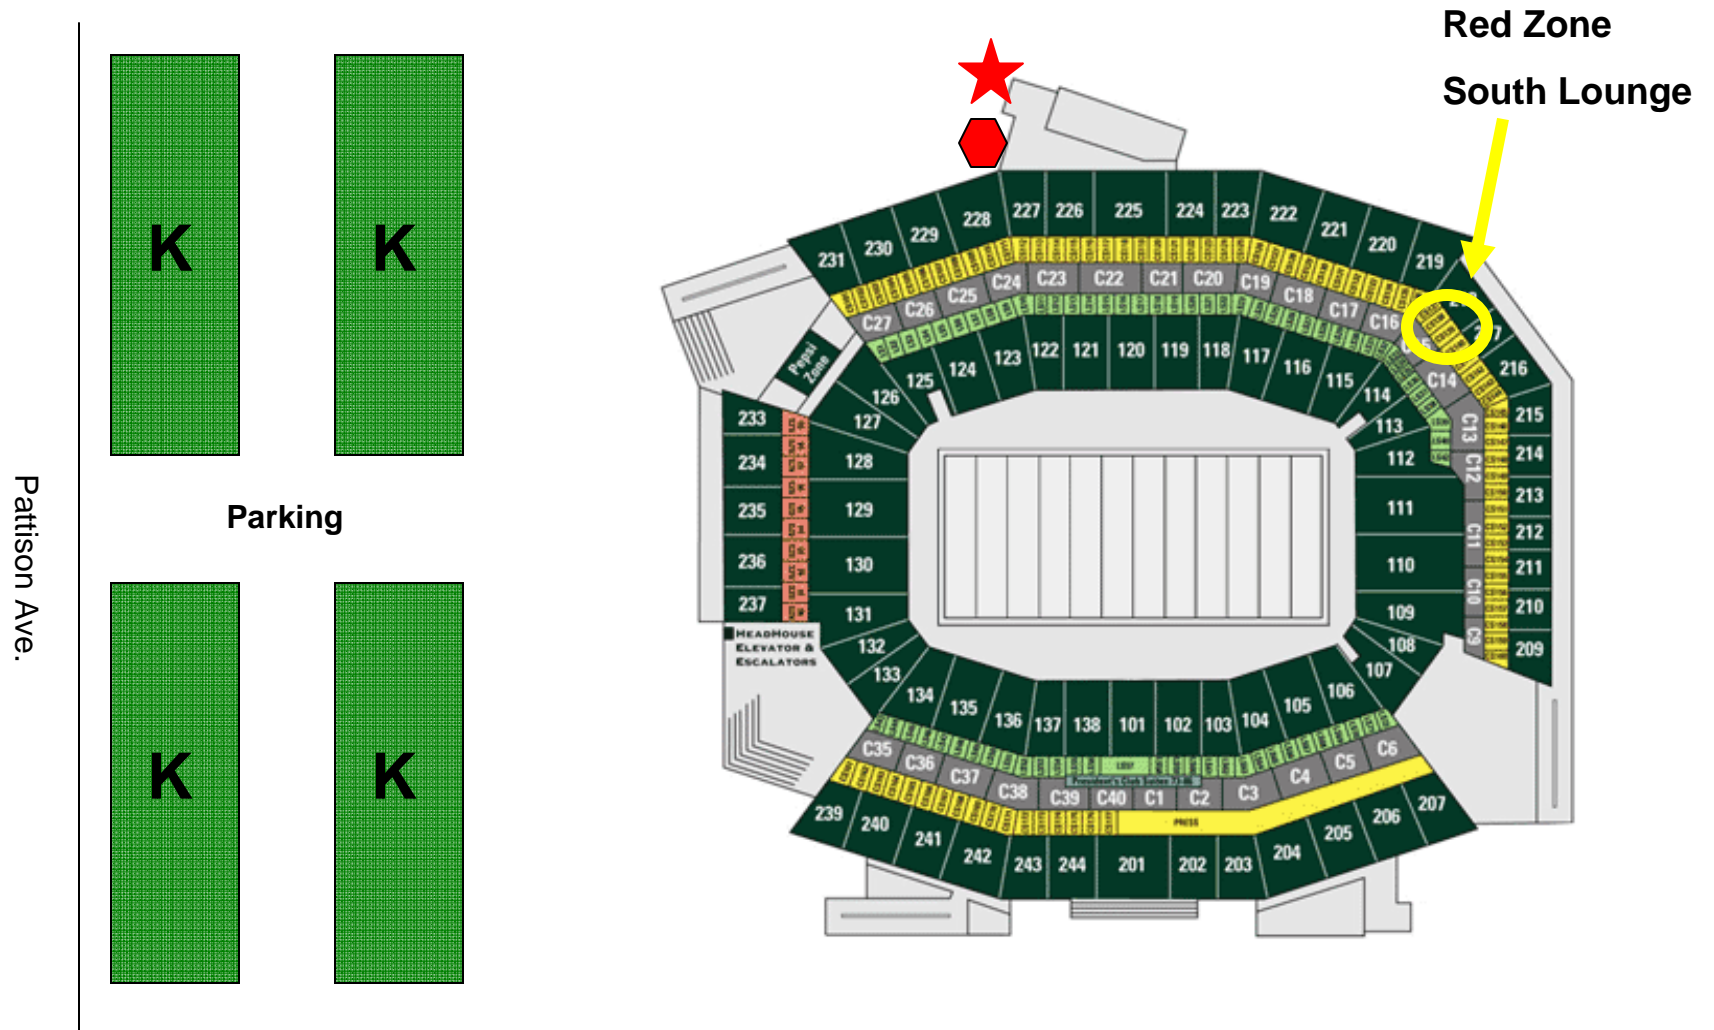

RED ZONE SOUTH ENTRANCE (SCA CLUB AND SUITE V.I.P. ENTRANCE) AND RED ZONE SOUTH LOUNGE ACCESS

11th Street

- ★ SCA Club and Suite V.I.P. Will Call
- ⬡ SCA Club and Suite V.I.P. Entrance